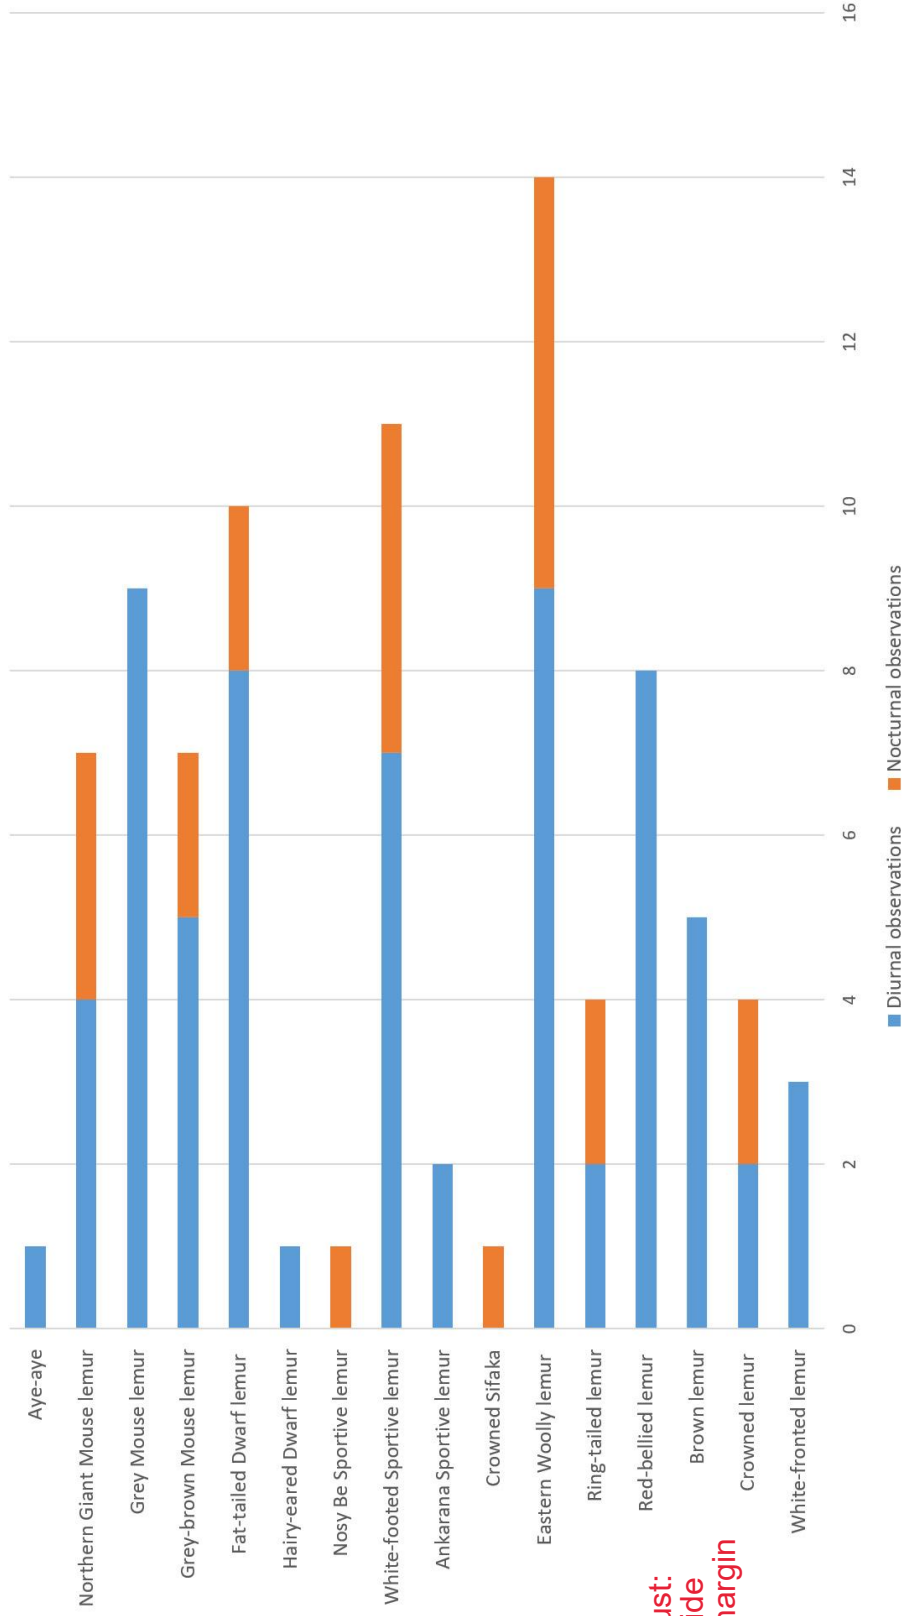

All margins must be 1 inch of blank space

Figure 2.2: Lemur bar chart on landscape page

page number must:  
- be on the left side  
- not cover the margin  
- be oriented horizontally

No page number here