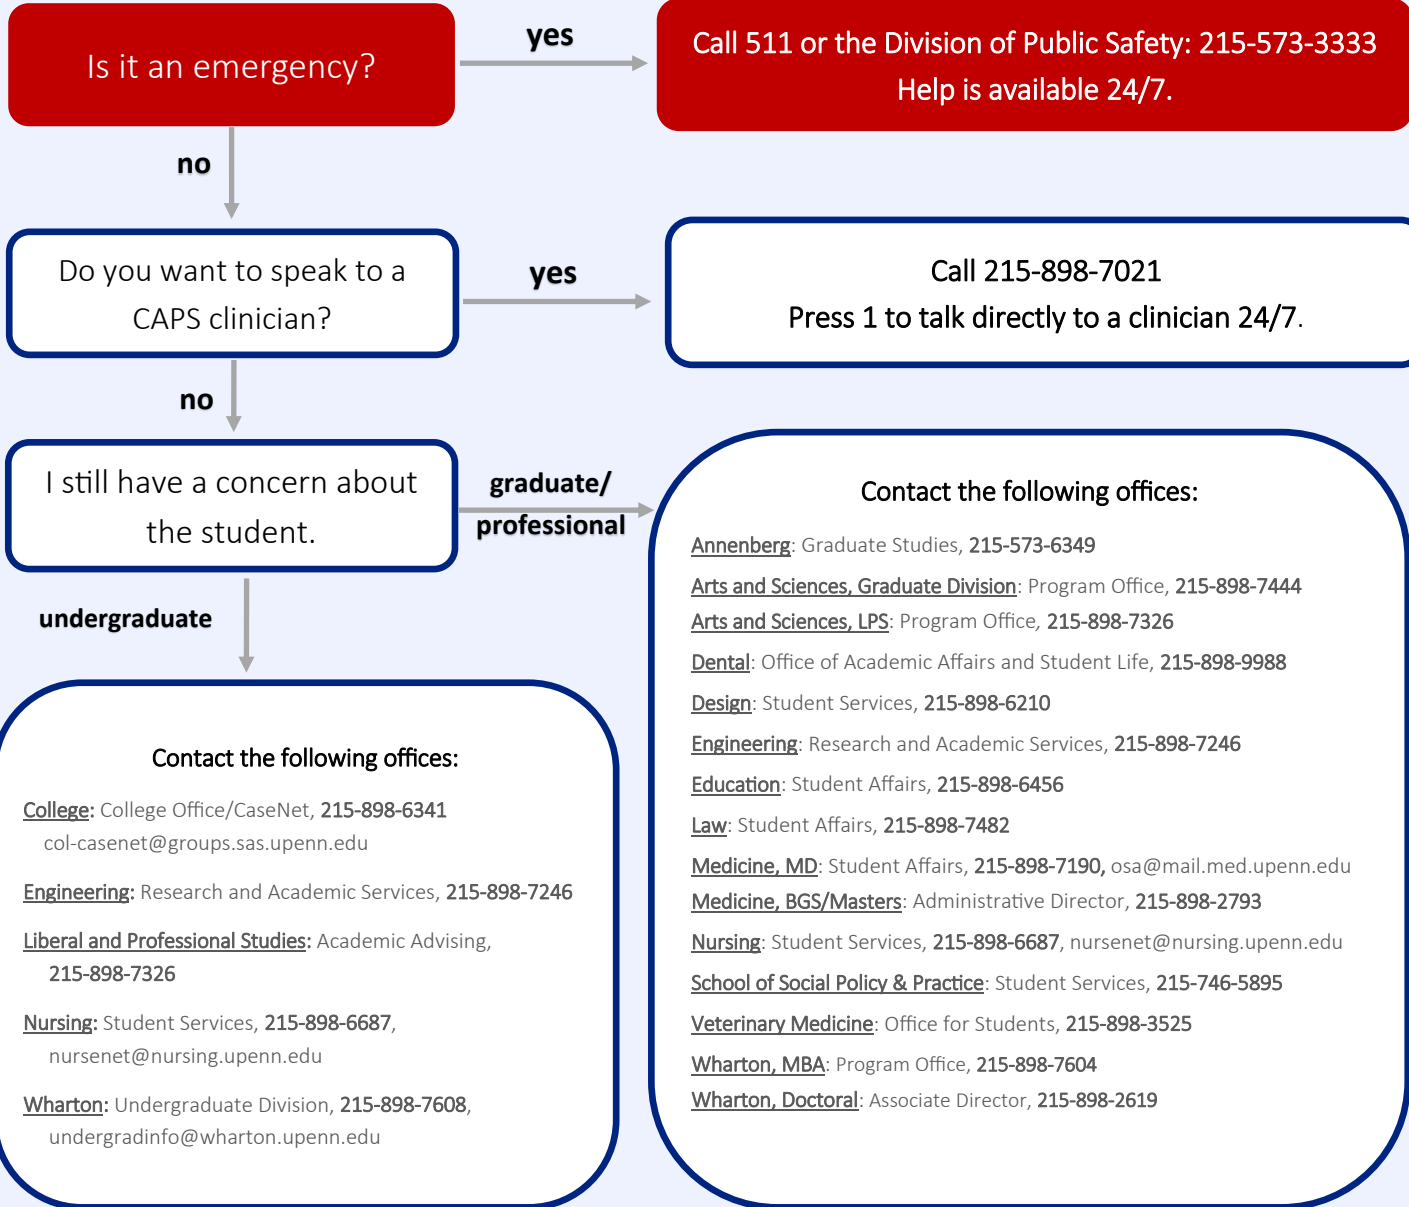

# Helping Students: Who Can I Call?

A Guide for Faculty

**Can't figure out who to call?**  
 For 24/7 immediate assistance, call the Penn Help Line: 215-898-HELP (4357)