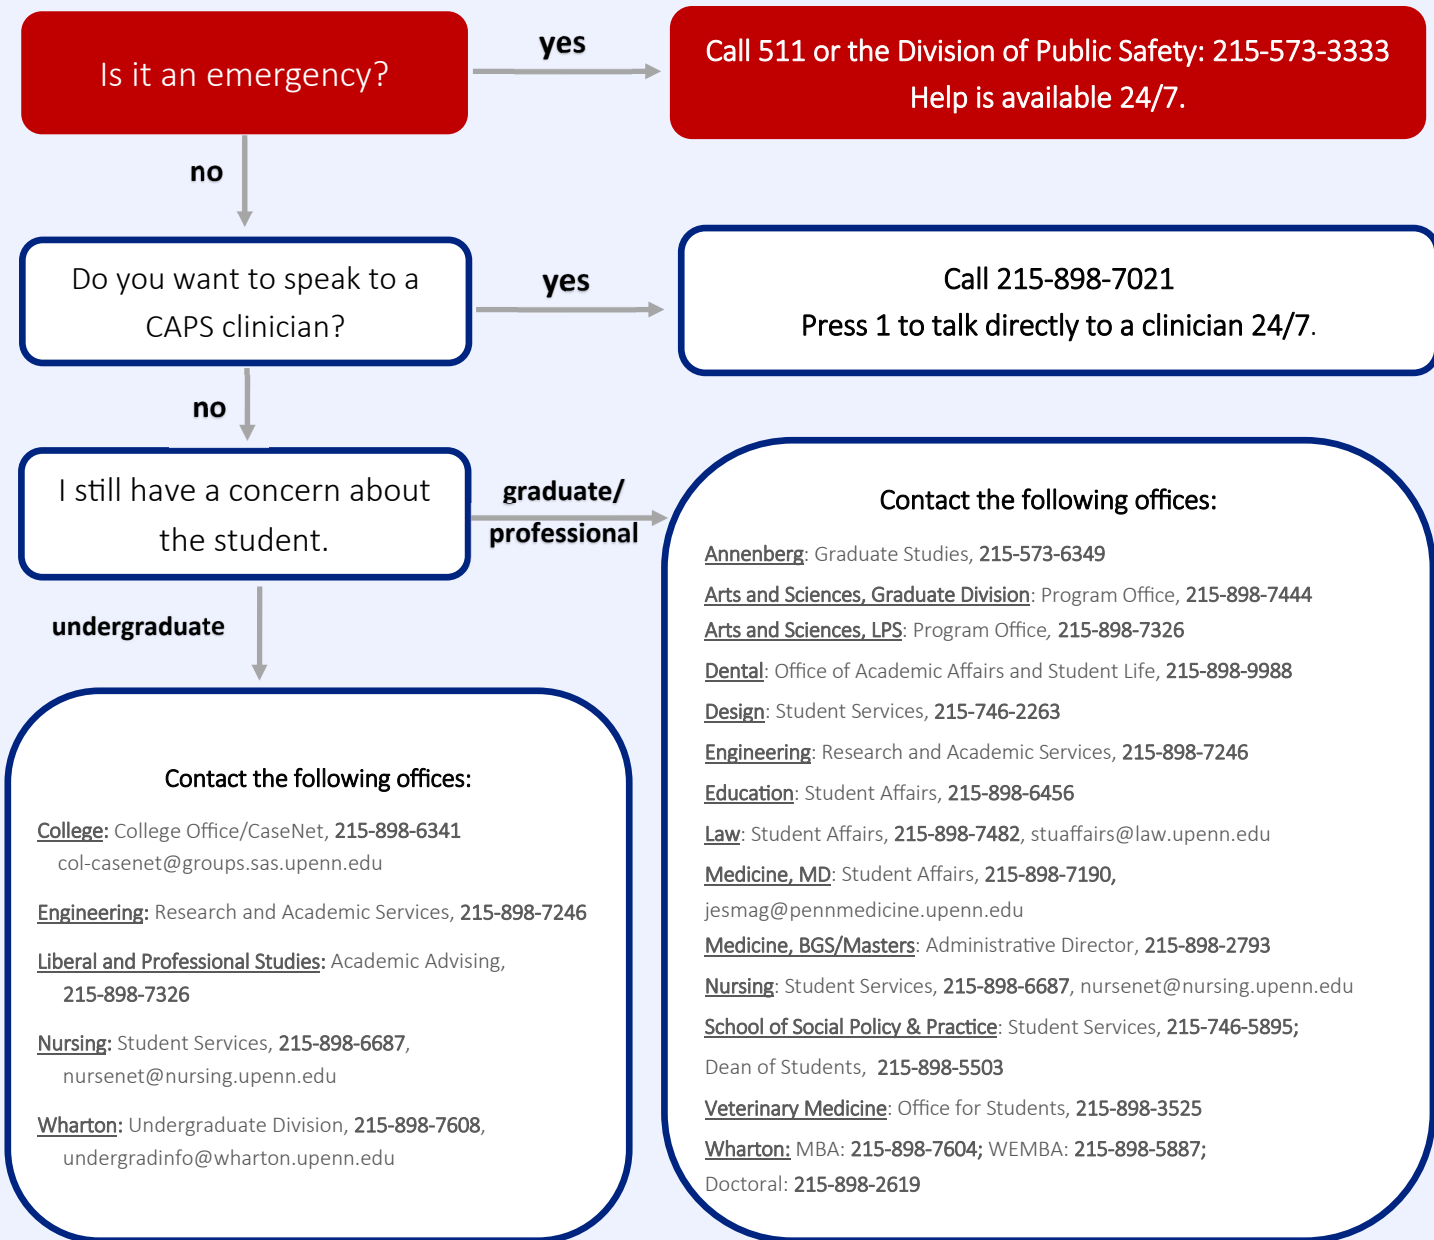

Helping Students: Who Can I Call?

A Guide for Faculty

Can't figure out who to call?
 For 24/7 immediate assistance, call the Penn Help Line: 215-898-HELP (4357)